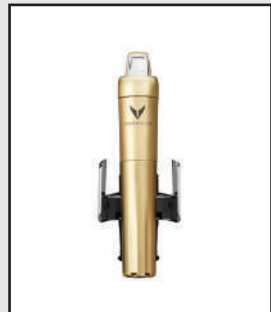

The Coravin™ Model Two is Coravin's most intuitive wine system that gives you the freedom to pour and enjoy a glass of wine from any bottle at any time. Model Two is the best-in-class tool that protects your wine from oxidation using Coravin's proprietary technology that leaves the cork in place while the wine flows. All the Coravin™ Model Two Elite Systems have a chrome accent.

SIZE

H 21 cm
W 14 cm
L 6 cm

WEIGHT

445 g (with capsule installed)

MATERIALS

Stainless steel, zinc, black ABS plastic, mixed polycarbonate, fiberglass reinforced nylon

Coravin™ Model Two Elite Gold

SKU 100502