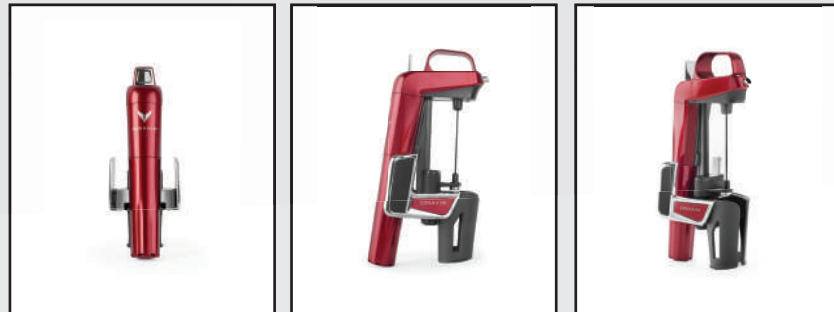

The Coravin™ Model Two is Coravin's most intuitive wine system that gives you the freedom to pour and enjoy a glass of wine from any bottle at any time. Model Two is the best-in-class tool that protects your wine from oxidation using Coravin's proprietary technology that leaves the cork in place while the wine flows. All the Coravin™ Model Two Elite Systems have a chrome accent.

SKU 100512

The Coravin™ Model Two is Coravin's most intuitive wine system that gives you the freedom to pour and enjoy a glass of wine from any bottle at any time. Model Two is the best-in-class tool that protects your wine from oxidation using Coravin's proprietary technology that leaves the cork in place while the wine flows. All the Coravin™ Model Two Elite Systems have a chrome accent.