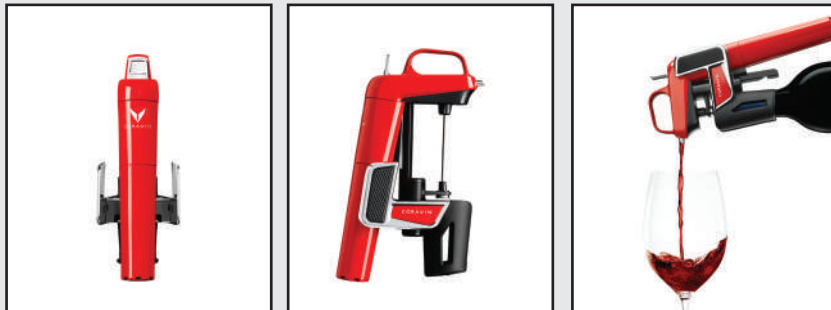

MATERIALS

Stainless steel, zinc, black ABS plastic, mixed polycarbonate, fiberglass reinforced nylon