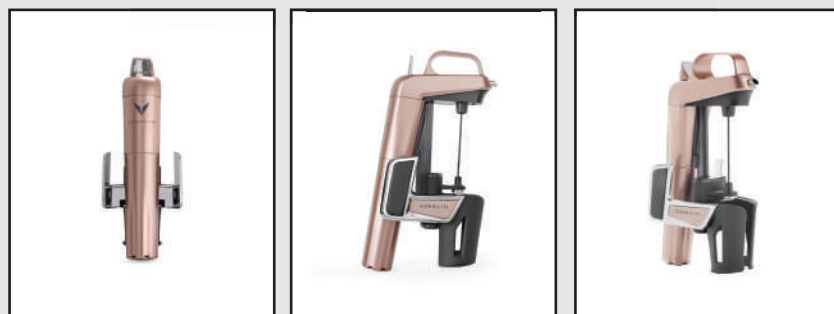

The Coravin™ Model Two is Coravin's most intuitive wine system that gives you the freedom to pour and enjoy a glass of wine from any bottle at any time. Model Two is the best-in-class tool that protects your wine from oxidation using Coravin's proprietary technology that leaves the cork in place while the wine flows. All the Coravin™ Model Two Elite Systems have a chrome accent.

SIZE

H 21 cm
W 14 cm
L 6 cm

WEIGHT

445 g (with capsule installed)

MATERIALS

Stainless steel, zinc, black ABS plastic, mixed polycarbonate, fiberglass reinforced nylon

Coravin™ Model Two Elite *Piano Black*

SKU 100509

SKU 100512

The Coravin™ Model Two is Coravin's most intuitive wine system that gives you the freedom to pour and enjoy a glass of wine from any bottle at any time. Model Two is the best-in-class tool that protects your wine from oxidation using Coravin's proprietary technology that leaves the cork in place while the wine flows. All the Coravin™ Model Two Elite Systems have a chrome accent.