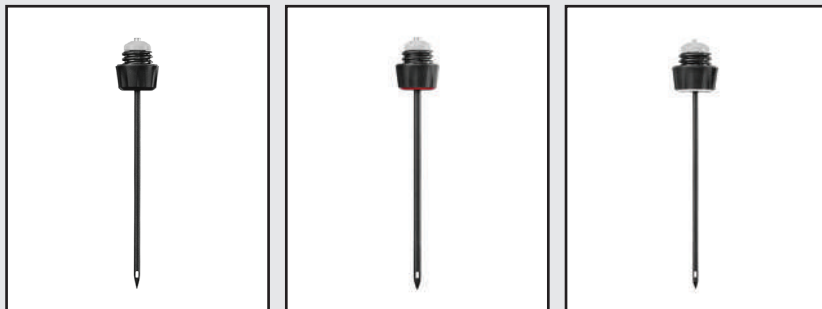

PRESSURE

2600 PSI

Coravin™ Needle Kit

SKU 801056

The Coravin Needle Kit includes three different Coravin Wine System needles and a needle cleaning tool, providing you with a needle for any bottle or situation. All Coravin needles are stainless steel and Teflon® coated, providing durability and easy insertion over hundreds of pours.

All Coravin needles are compatible with all the Coravin Wine Systems.

Coravin™ Standard Needle

SKU 801059

Ideal for most situations and bottles. It is the same needle included with the purchase of a Coravin System. All Coravin needles are stainless steel and Teflon® coated, providing durability and easy insertion over hundreds of pours.