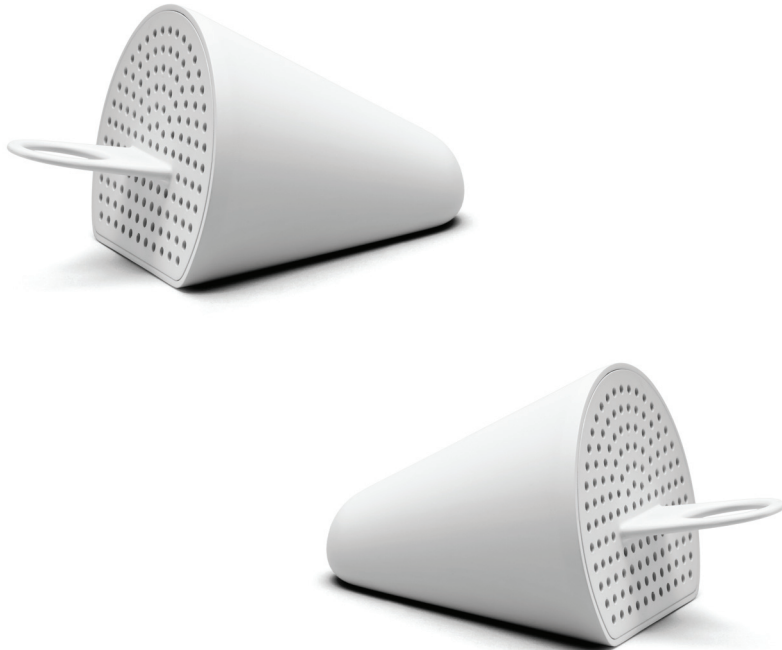

SKU: 103-10-01
UPC: 859224005212
Color: White

10-Cup Pitcher

Wholesale: \$20
MSRP: \$40

SKU: 102-10-01
UPC: 859224005205
Color: White

SKU: 102-11-01
UPC: 859224005229
Color: Black

Replacement Filter

2 - pack